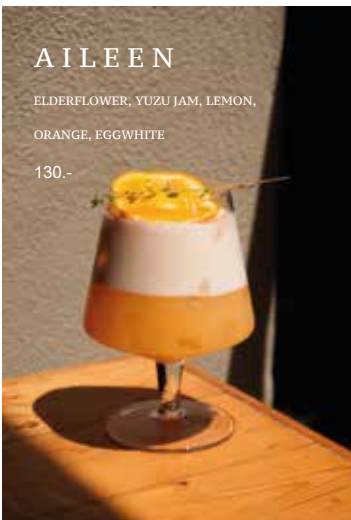

Mareji

มารีจี

Café & Casual dining

SPECIAL COFFEE

DANICA

ELDERFLOWER, LEMON,
YUZU JAM, TONIC
120.-

ADAM & EVE

GREEN APPLE, RED APPLE,
SPARKLING, CINNAMON STICK
120.-

ANONA

PINEAPPLE, LEMONGRASS,
TONIC
120.-

AFFOGATO

100.-

Prices are subjected to 7% VAT

Mareeji

มารีจี

Café & Casual dining

SPECIAL COFFEE

MOCKTAILS

Prices are subjected to 7% VAT

DRINKS MENU

COFFEE

	Hot	Iced	Frappe
Espresso	70		
Americano	80	90	
Siam S Yen		95	100
Café Latte	85	90	
Cappuccino	85	90	
Mocha	90	100	110
Caramel Macchiato	100	110	120
Dirty		95	
Flat white	85		
Piccolo Latte	85		