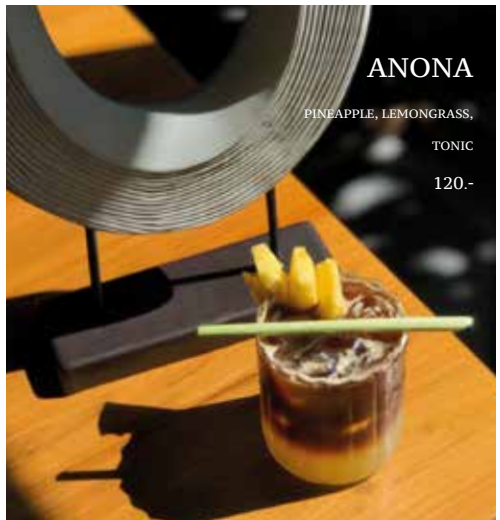

Mareji

มารีจี

Café & Casual dining

SPECIAL COFFEE

DANICA

ELDERFLOWER, LEMON,
YUZU JAM, TONIC
120.-

ADAM & EVE

GREEN APPLE, RED APPLE,
SPARKLING, CINNAMON STICK
120.-

ANONA

PINEAPPLE, LEMONGRASS,
TONIC
120.-

AFFOGATO

100.-

Prices are subjected to 7% VAT

Mareeji

มารีจี

Café & Casual dining

SPECIAL COFFEE

MOCKTAILS

Prices are subjected to 7% VAT

DRINKS MENU

COFFEE

	Hot	Iced	Frappe
Espresso	70		
Americano	80	90	
Siam S Yen		95	100
Café Latte	85	90	
Cappuccino	85	90	
Mocha	90	100	110
Caramel Macchiato	100	110	120
Dirty		95	
Flat white	85		
Piccolo Latte	85		