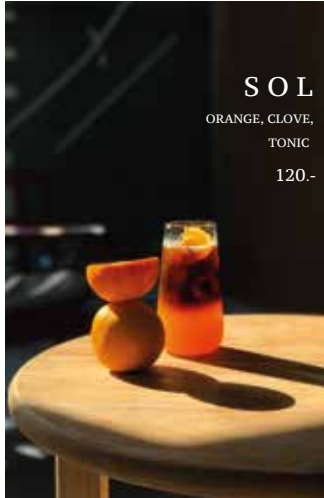

Mareji

มารีจี

Café & Casual dining

SPECIAL COFFEE

DANICA

ELDERFLOWER, LEMON,
YUZU JAM, TONIC
120.-

ADAM & EVE

GREEN APPLE, RED APPLE,
SPARKLING, CINNAMON STICK
120.-

ANONA

PINEAPPLE, LEMONGRASS,
TONIC
120.-

AFFOGATO

100.-

Prices are subjected to 7% VAT

Mareeji

มารีจี

Café & Casual dining

SPECIAL COFFEE

MOCKTAILS

Prices are subjected to 7% VAT

DRINKS MENU

COFFEE

	Hot	Iced	Frappe
Espresso	70		
Americano	80	90	
Siam S Yen		95	100
Café Latte	85	90	
Cappuccino	85	90	
Mocha	90	100	110
Caramel Macchiato	100	110	120
Dirty		95	
Flat white	85		
Piccolo Latte	85		