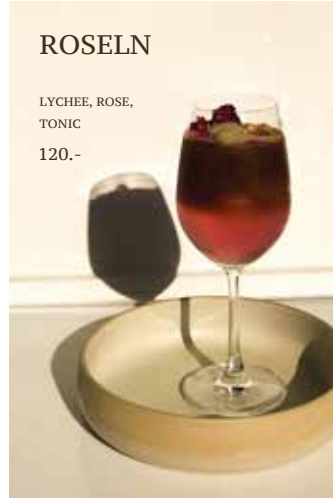

Mareji

มารีจี

Café & Casual dining

SPECIAL COFFEE

DANICA

ELDERFLOWER, LEMON,
YUZU JAM, TONIC
120.-

ADAM & EVE

GREEN APPLE, RED APPLE,
SPARKLING, CINNAMON STICK
120.-

ANONA

PINEAPPLE, LEMONGRASS,
TONIC
120.-

AFFOGATO

100.-

Prices are subjected to 7% VAT

Mareeji

มารีจี

Café & Casual dining

SPECIAL COFFEE

MOCKTAILS

Prices are subjected to 7% VAT

DRINKS MENU

COFFEE

	Hot	Iced	Frappe
Espresso	70		
Americano	80	90	
Siam S Yen		95	100
Café Latte	85	90	
Cappuccino	85	90	
Mocha	90	100	110
Caramel Macchiato	100	110	120
Dirty		95	
Flat white	85		
Piccolo Latte	85		