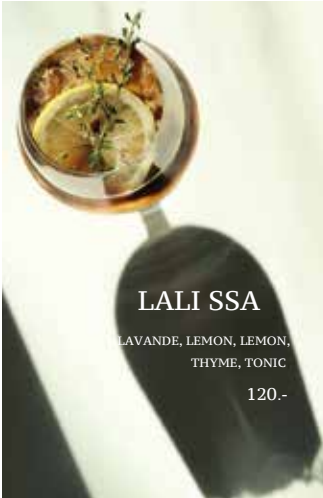

Mareji

มารีจี

Café & Casual dining

SPECIAL COFFEE

DANICA

ELDERFLOWER, LEMON,
YUZU JAM, TONIC
120.-

ADAM & EVE

GREEN APPLE, RED APPLE,
SPARKLING, CINNAMON STICK
120.-

ANONA

PINEAPPLE, LEMONGRASS,
TONIC
120.-

AFFOGATO

100.-

Prices are subjected to 7% VAT

Mareeji

มารีจี

Café & Casual dining

SPECIAL COFFEE

MOCKTAILS

Prices are subjected to 7% VAT

DRINKS MENU

COFFEE

	Hot	Iced	Frappe
Espresso	70		
Americano	80	90	
Siam S Yen		95	100
Café Latte	85	90	
Cappuccino	85	90	
Mocha	90	100	110
Caramel Macchiato	100	110	120
Dirty		95	
Flat white	85		
Piccolo Latte	85		